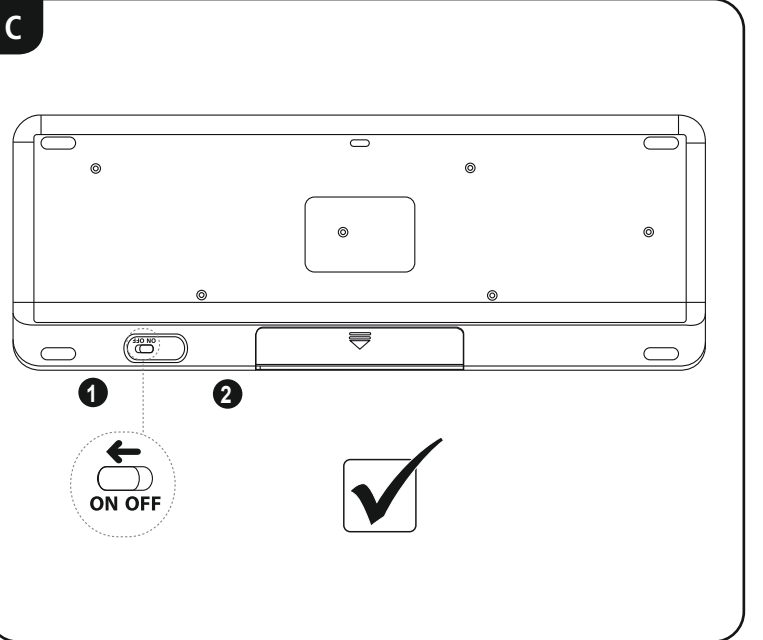

Smart TV Keyboard UZZANO 3.0

Table with 3 columns: Gesture, Description, Action. Includes Single-finger slide, Single tap, Two-finger slide, and Pinch gestures.

Table with 3 columns: Gesture, Description, Action. Includes 3 Fingers Swipe Up, 3 Fingers Swipe Down, 3 Fingers Swipe Left, and 3 Fingers Swipe Right.