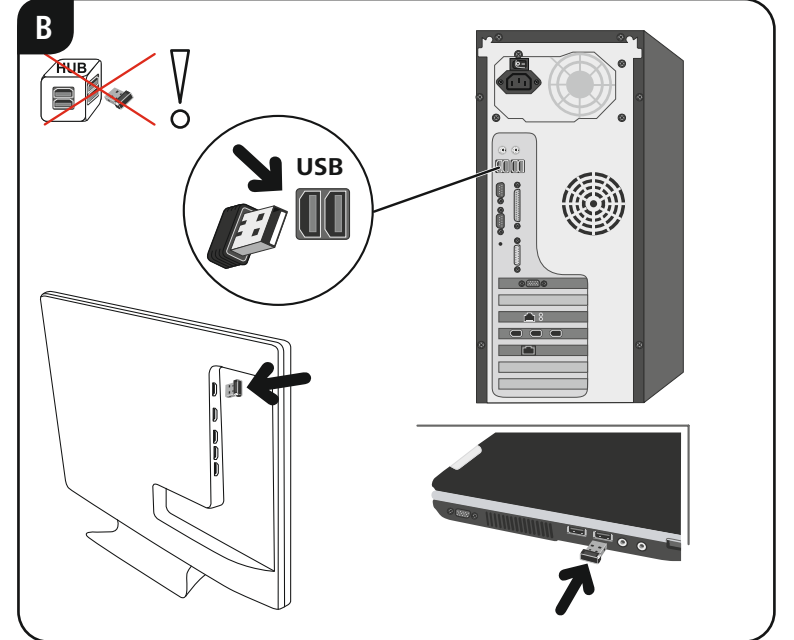

Smart TV Keyboard UZZANO 3.0

Table with 3 columns: Gesture, Description, Action. Includes Single-finger slide, Single tap, Two-finger slide, and Pinch gestures.

Table with 3 columns: Gesture, Description, Action. Includes 3 Fingers Swipe Up, 3 Fingers Swipe Down, 3 Fingers Swipe Left, and 3 Fingers Swipe Right.