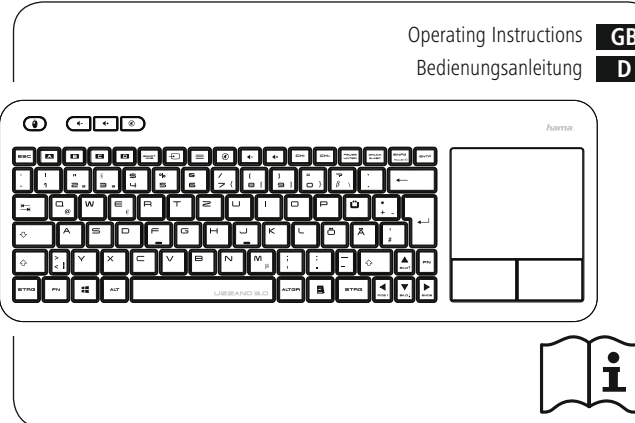

Smart TV Keyboard UZZANO 3.0

Table with 3 columns: Gesture, Description, Action. Includes Single-finger slide, Single tap, Two-finger slide, and Pinch gestures.

Table with 3 columns: Gesture, Description, Action. Includes 3 Fingers Swipe Up, 3 Fingers Swipe Down, 3 Fingers Swipe Left, and 3 Fingers Swipe Right.