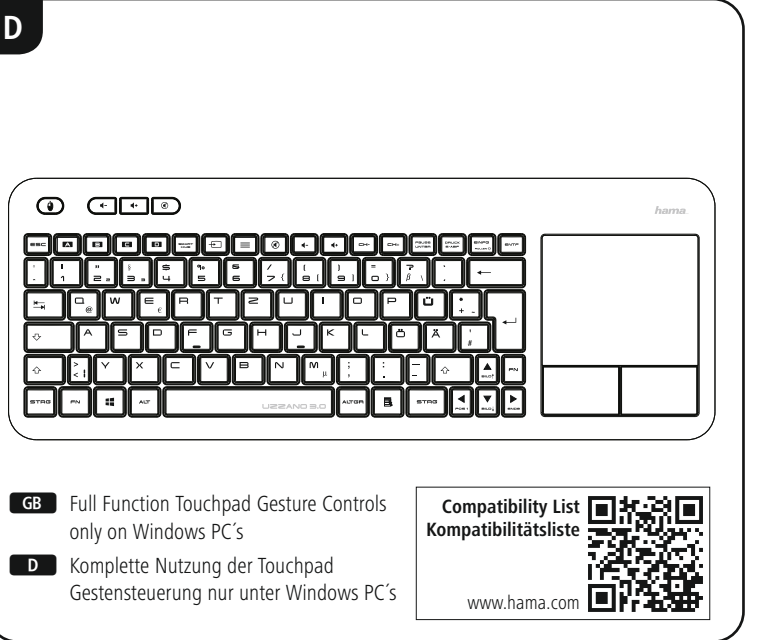

Smart TV Keyboard UZZANO 3.0

Table with 3 columns: Gesture, Description, Action. Includes Single-finger slide, Single tap, Two-finger slide, and Pinch gestures.

Table with 3 columns: Gesture, Description, Action. Includes 3 Fingers Swipe Up, 3 Fingers Swipe Down, 3 Fingers Swipe Left, and 3 Fingers Swipe Right.