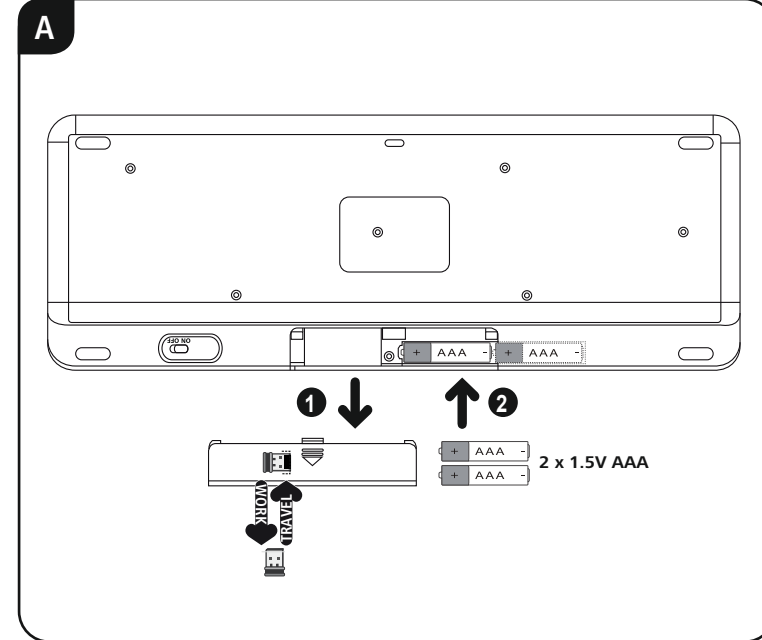

Smart TV Keyboard UZZANO 3.0

Table with 3 columns: Gesture, Description, Action. Includes Single-finger slide, Single tap, Two-finger slide, and Pinch gestures.

Table with 3 columns: Gesture, Description, Action. Includes 3 Fingers Swipe Up, 3 Fingers Swipe Down, 3 Fingers Swipe Left, and 3 Fingers Swipe Right.